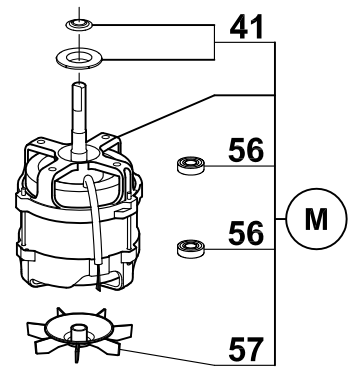

* N° de série / Serial number
 469 / 656 | 799

Index PDF	Référence	Designation commerciale	Tarif
M	303141S	MOTOR	Contact us
1	27342	S/STEEL CUTTER ATTACHMENT	Contact us
2	39741	CUTTER LID ASSEMBLY	Contact us
3	39740	LID SEAL ASSEMBLY	Contact us
4	27344	STRAIGHT BL KNIFE	Contact us
5	104147	BLADE CAP	Contact us
6	39742	CUTTER BOWL ASSEMBLY	Contact us
7	39744	BOWL HANDLE ASSEMBLY	Contact us
8	39743	SAFETY ROD ASSEMBLY	Contact us
9	39745	LOCKING WASHER ASSEMBLY	Contact us
10	59614	MOTOR SUPPORT ASSEMBLY R402A	Contact us
11	501010S	SHAFT SEAL	Contact us
12	104122S	R401 VENT COVER	Contact us
13	39764	SWITCH PANEL ASSEMBLY	Contact us
14	39765	FRONT PLATE	Contact us
15	117805	SPEED SELECTOR HANDLE	Contact us
16	117792	COMMUTATOR	Contact us
17	29379	REED SWITCH ASSEMBLY	Contact us
18	29441	REED SWITCH ASSEMBLY	Contact us
19	101921S	CONTROL BOARD	Contact us
20	59195	BODY WEDGE	Contact us
21	102911	PCB SUPPORT	Contact us
22	117703S	PCB LOCKING KEY (X2)	Contact us
23	104131	PCB PROTECT	Contact us
24	27346	COARSE SERRATED BL KNIFE	Contact us
25	27345	FINE SERRATED BL KNIFE	Contact us