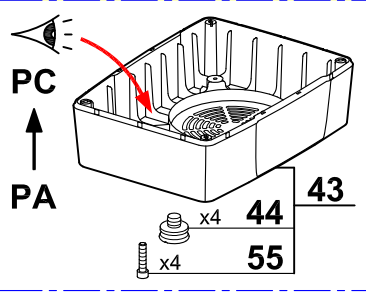

* N° de série / Serial number
 469 / 656 | 799

Index PDF	Référence	Designation commerciale	Tarif
M	303141S	MOTOR	Contact us
1	27342	S/STEEL CUTTER ATTACHMENT	Contact us
2	39741	CUTTER LID ASSEMBLY	Contact us
3	39740	LID SEAL ASSEMBLY	Contact us
4	27344	STRAIGHT BL KNIFE	Contact us
5	104147	BLADE CAP	Contact us
6	39742	CUTTER BOWL ASSEMBLY	Contact us
7	39744	BOWL HANDLE ASSEMBLY	Contact us
8	39743	SAFETY ROD ASSEMBLY	Contact us
9	39745	LOCKING WASHER ASSEMBLY	Contact us
10	59614	MOTOR SUPPORT ASSEMBLY R402A	Contact us
11	501010S	SHAFT SEAL	Contact us
12	104122S	R401 VENT COVER	Contact us
13	39764	SWITCH PANEL ASSEMBLY	Contact us
14	39765	FRONT PLATE	Contact us
15	117805	SPEED SELECTOR HANDLE	Contact us
16	117792	COMMUTATOR	Contact us
17	29379	REED SWITCH ASSEMBLY	Contact us
18	29441	REED SWITCH ASSEMBLY	Contact us
19	101921S	CONTROL BOARD	Contact us
20	59195	BODY WEDGE	Contact us
21	102911	PCB SUPPORT	Contact us
22	117703S	PCB LOCKING KEY (X2)	Contact us
23	104131	PCB PROTECT	Contact us
24	27346	COARSE SERRATED BL KNIFE	Contact us
25	27345	FINE SERRATED BL KNIFE	Contact us