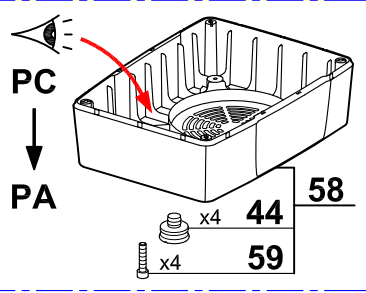

* N° de série / Serial number
 469 / 656 | 799

Index PDF	Référence	Designation commerciale	Tarif
M	303141S	MOTOR	Contact us
1	27342	S/STEEL CUTTER ATTACHMENT	Contact us
2	39741	CUTTER LID ASSEMBLY	Contact us
3	39740	LID SEAL ASSEMBLY	Contact us
4	27344	STRAIGHT BL KNIFE	Contact us
5	104147	BLADE CAP	Contact us
6	39742	CUTTER BOWL ASSEMBLY	Contact us
7	39744	BOWL HANDLE ASSEMBLY	Contact us
8	39743	SAFETY ROD ASSEMBLY	Contact us
9	39745	LOCKING WASHER ASSEMBLY	Contact us
10	59614	MOTOR SUPPORT ASSEMBLY R402A	Contact us
11	501010S	SHAFT SEAL	Contact us
12	104122S	R401 VENT COVER	Contact us
13	39764	SWITCH PANEL ASSEMBLY	Contact us
14	39765	FRONT PLATE	Contact us
15	117805	SPEED SELECTOR HANDLE	Contact us
16	117792	COMMUTATOR	Contact us
17	29379	REED SWITCH ASSEMBLY	Contact us
18	29441	REED SWITCH ASSEMBLY	Contact us
19	101921S	CONTROL BOARD	Contact us
20	59195	BODY WEDGE	Contact us
21	102911	PCB SUPPORT	Contact us
22	117703S	PCB LOCKING KEY (X2)	Contact us
23	104131	PCB PROTECT	Contact us
24	27346	COARSE SERRATED BL KNIFE	Contact us
25	27345	FINE SERRATED BL KNIFE	Contact us