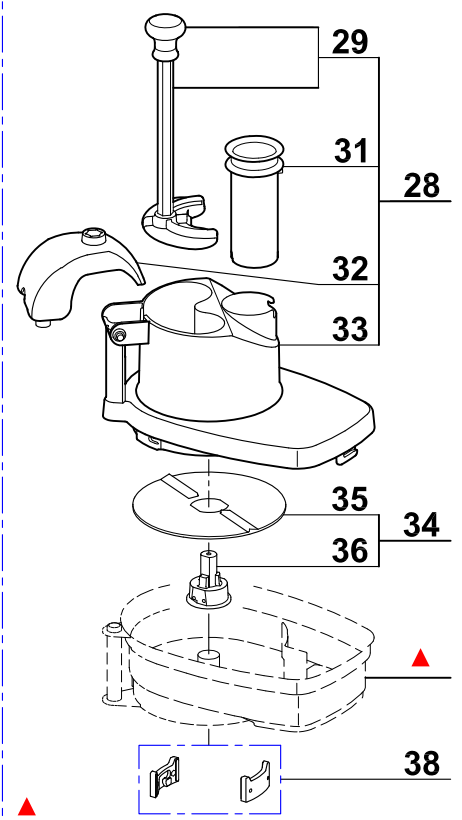

Pour ancienne cuve
For old bowl

▲ Cette cuve n'est plus disponible.
Commander l'index 27, vous recevrez le nouveau coupe-légumes complet.
This bowl is no more available.
Order item 27, you will receive the complete new vegetable slicer attachment.